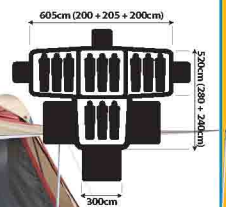

Save 40%
RUGGED \$199.95

CSW-MIT-D

BLUE TONGUE 2L HYDRATION PACK

- Expandable gusset to increase pack size
- Multiple front compartments
- 2L capacity

Save 40%
THIRSTY? \$29.95

BPH-BLU-C

VILLA DOME

- 2 private rooms separated by a central living area
- Large front sunroom
- Fully featured – all the bells and whistles
- 210cm centre height