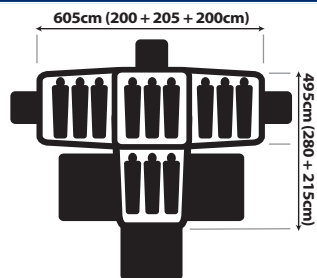

Peak Twin Dome

- Two large rooms
- Generous head and shoulder room throughout the tent
- Large bedroom windows with weather awnings
- 190cm centre height

PERFECT WEEKENDER

\$199⁹⁵

DTC-PET-C

CLASSIC 3 DOME

- Lightweight and compact, greater for the bushwalker
- Rear door for great access and ventilation
- 125cm centre height

205cm width, 205cm height

Save 25%

3 DOME

\$39⁹⁵

DTC-3P-C

CLASSIC 3V DOME

- Side windows
- D door entry
- 125cm centre height

205cm width, 205cm height

Save 25%

3V DOME

\$59⁹⁵

DTC-3V-C

VILLA DOME

- Four rooms, so you can take the whole tribe camping!
- Fully featured tent
- 210cm centre height

FAMILY FAVOURITE

\$449

BREEZE

- Cross p...
- Total in...
- Power organis...

130cm

\$7

185cm

\$1

195cm