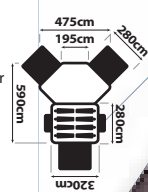

- 215cm centre height

Save 30%

GOTTA HAVE ONE!

\$459

DTS-HOM-B

SPORTIVA BREEZEWAY STUDIO DOME

- Twin rear bedrooms with individual front and rear entry
- Fully weatherproof spacious front screened sunroom with a sewn-in floor
- Combination of rear geodesic and Portico Web™ frame offers superior strength
- 215cm centre height