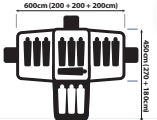

The perfect tent for the young family, not too big and not too small.

- 215cm centre height

Save 30%

GOTTA HAVE ONE!

\$299

DTS-LOD-B

SPORTIVA LODGE COMBO DOME

- Two rear bedrooms with a large front living area
- Removable internal wall between the bedrooms
- Extremely large front awning for extra shade
- 215cm centre height

Save 30%

GOTTA HAVE ONE!

\$329

DTS-LODC-B

SPORTIVA HIGHLANDER DOME

Featuring the popular T-style floor plan with a weatherproof screen room, this room and ultra functional tent is a home away from home.

- 215cm centre height