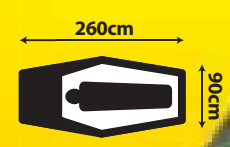

SERIOUS DEALS ON OUTDOOR GEAR

Hiking Tents

Backpacker

- Single pole design with a rectangular footprint
- Front vestibule for extra storage space
- 105cm centre height

COMPACT!
\$109⁹⁵
 OLT-BAC-B

Razorback

- Designed for the freewheeling cyclist or hiker
- Lightweight and fits on a small site
- 110cm centre height

TAKE IT ANYWHERE
\$99⁹⁵
 OLT-RAZ-B

COMPACT SLEEPING BAGS

- Four styles available rated to 10°C, 5°C, 0°C and -5°C
- Lightweight ExoTherm® Ultra fill
- 57 (foot) x 80 (chest) x 220cm
- Jumbo style also available in -5°C

MICROSMART SERIES SLEEPING BAG

- Rated to 5°C, 0°C, -5°C or -10°C
- Lightweight MICROSMART® fill
- 60 (foot) x 75 (chest) x 215cm
- Jumbo style available

Save 40%

PRICED FROM
\$49⁹⁵
 OLS-MS090-B

Flys available for each model