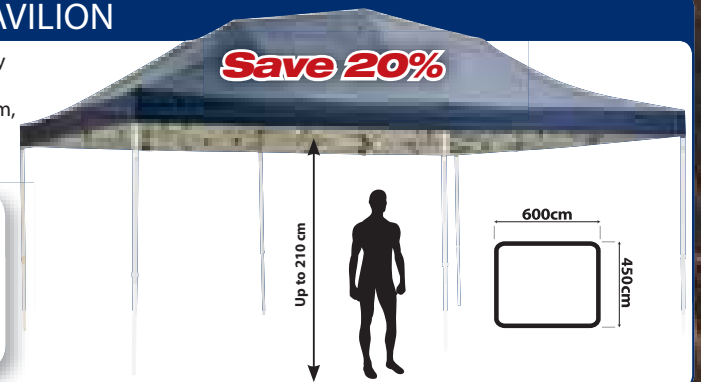

DELUXE MEGA PAVILION

- UVTex™ 300D polyester canopy
- Heavy duty legs and struts
- Three height positions – 210cm, 200cm and 190cm