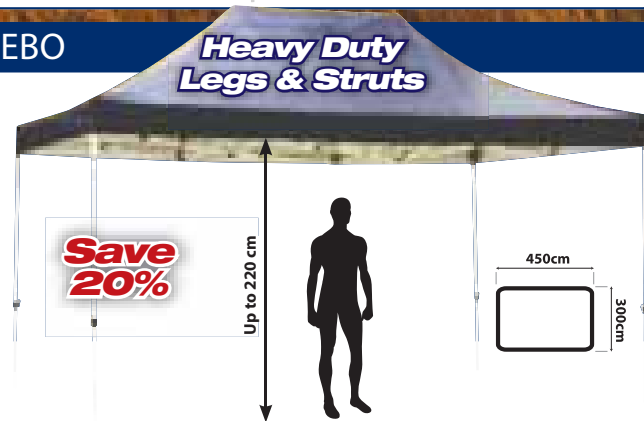

CRAZY PRICE
\$199⁹⁵
 MPG-GD30-A

DELUXE GABLE GAZEBO

- 300D polyester canopy with heavy duty legs and struts
- New roof design minimises water ponding and increases roof height
- Wheeled carry bag included

GREAT NEW ITEM
\$229
 MPG-GDG30-A

ALFRESCO GAZEBO

- UVTex™ 150D polyester canopy
- Extra long awnings, and a vent at the top of the canopy
- Three height positions – 210cm, 200cm and 190cm
- Wheeled carry bag included

NEW MODEL
\$179⁹⁵
 MPG-GA30-A

DELUXE MEGA GAZEBO

- UVTex™ 300D polyester canopy
- Heavy duty legs and struts
- Three height positions – 220cm, 210cm and 190cm
- Wheeled carry bag included

SAVE OVER 20%
\$299
 MPG-GD345-A

DELUXE PAVILION

- UVTex™ 300D polyester canopy
- Heavy duty legs and struts
- Three height positions – 220cm, 207cm and 190cm
- Wheeled carry bag included

DELUXE VALUE
\$379
 MPG-GD60-A

MESH WALL KIT

- Polyester wall with No-See-Um mesh insert
- Can be used on any Gazebo in the OZtrail range
- Designed to suit the middle height setting on the Gazebos
- Available in Compact (2.4m), Deluxe (3m) and Mega (4.5m) panels